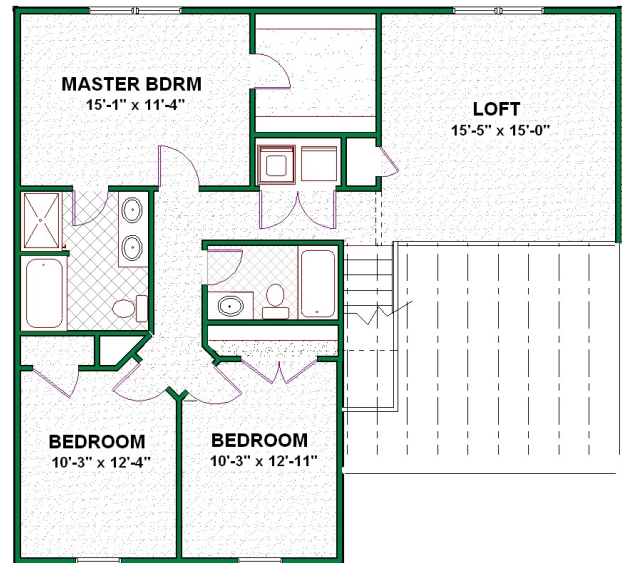

ASHLEY

With Optional Porch

2025 Sq. Ft.
3 Bedrooms, 2.5 Baths, Family Room
Loft overlooks Living Room

MOHNEY HOMES

2404 Industrial Park Drive, Bloomington IN 47404
www.MohneyHomes.com Phone: 332-5920 Fax: 332-5933