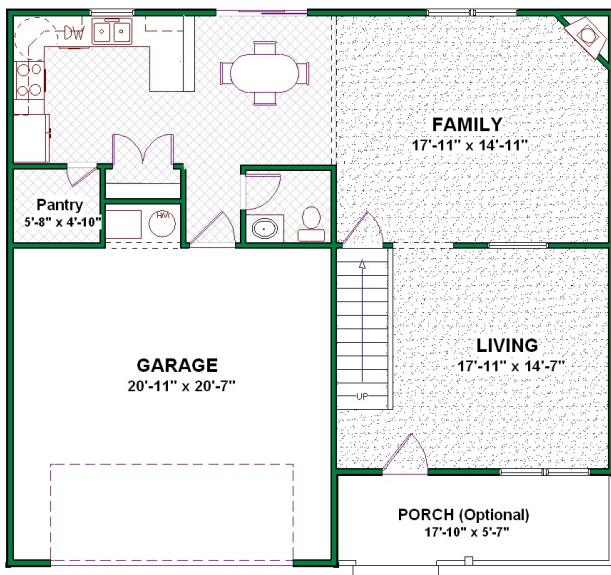

ASHLEY

With Optional Porch

2025 Sq. Ft.
3 Bedrooms, 2.5 Baths, Family Room
Loft overlooks Living Room

MOHNEY HOMES

2404 Industrial Park Drive, Bloomington IN 47404
www.MohneyHomes.com Phone: 332-5920 Fax: 332-5933