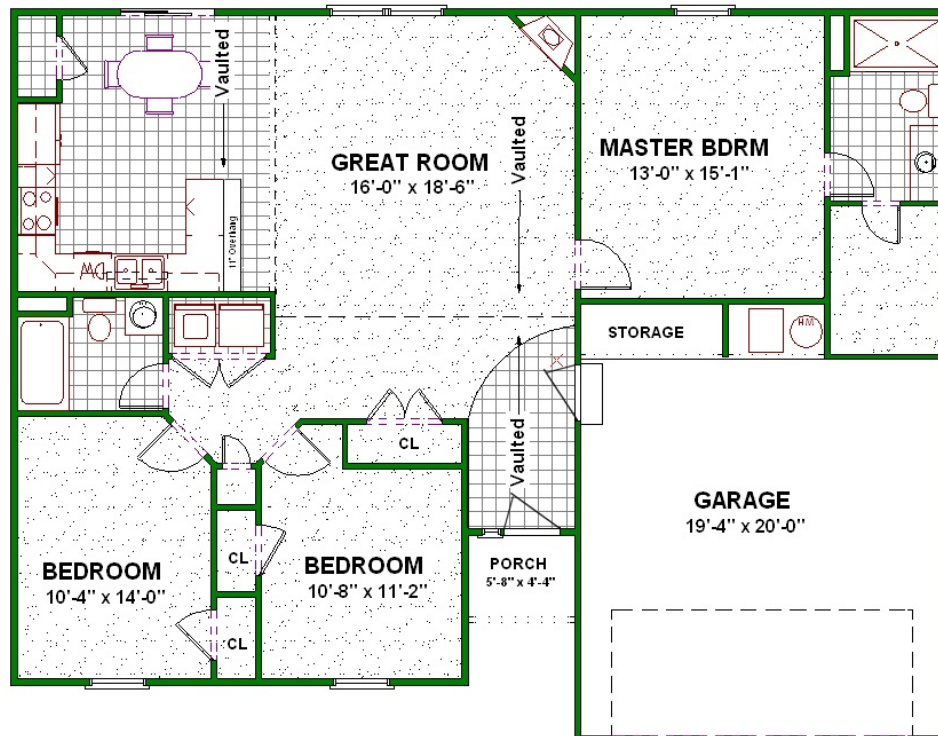

# DIANA

1406 Sq. Ft.  
3 Bedrooms, 2 Baths  
Vaulted Great Room & Kitchen

**MOHNEY HOMES**

2404 Industrial Park Drive, Bloomington IN 47404  
www.MohneyHomes.com Phone: 332-5920 Fax: 332-5933