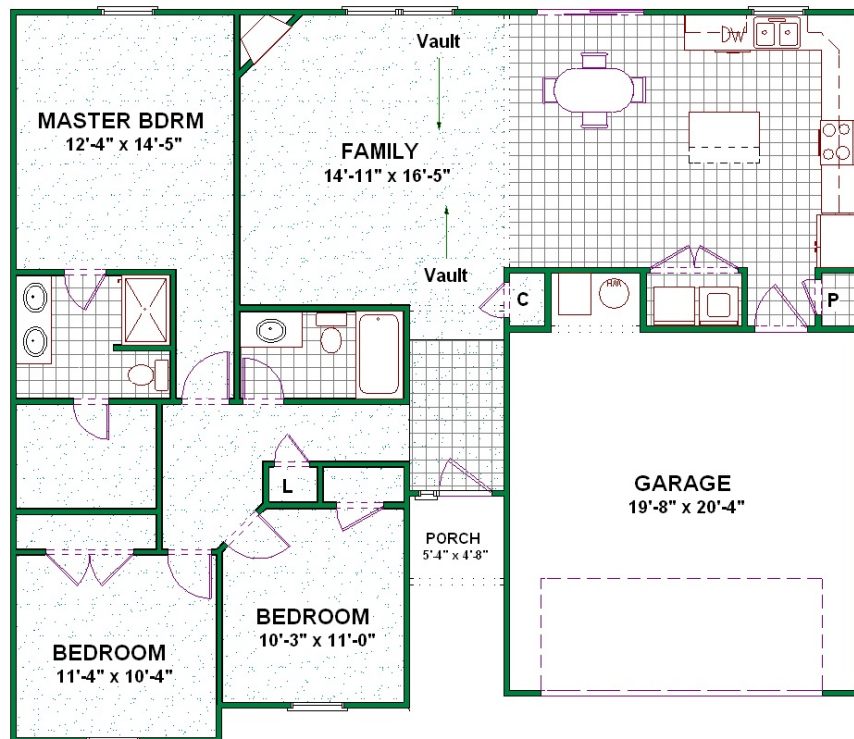

ELIZABETH

1441 Sq. Ft.
3 Bedrooms, 2 Baths
vaulted Living Room, Eat-in Kitchen

MOHNEY HOMES

2404 Industrial Park Drive, Bloomington IN 47404
www.MohneyHomes.com Phone: 332-5920 Fax: 332-5933