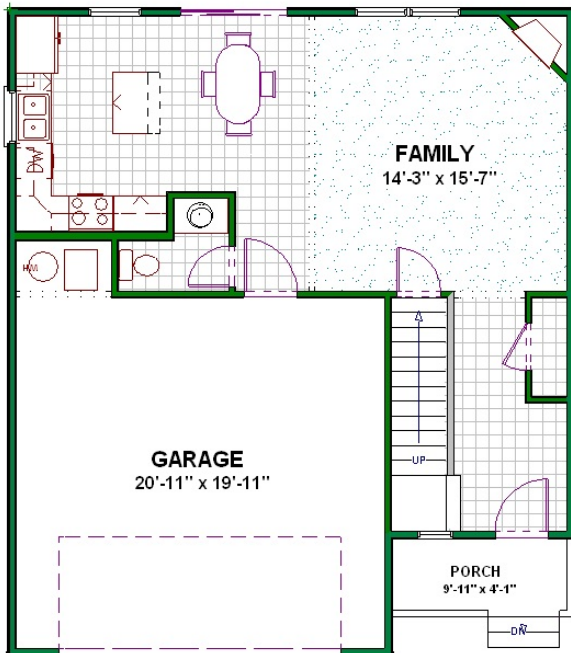

HANNAH

1719 Sq. Ft.
4 Bedrooms, 2.5 Baths
Great Room

MOHNEY HOMES

2404 Industrial Park Drive, Bloomington IN 47404
www.MohneyHomes.com Phone: 332-5920 Fax: 332-5933