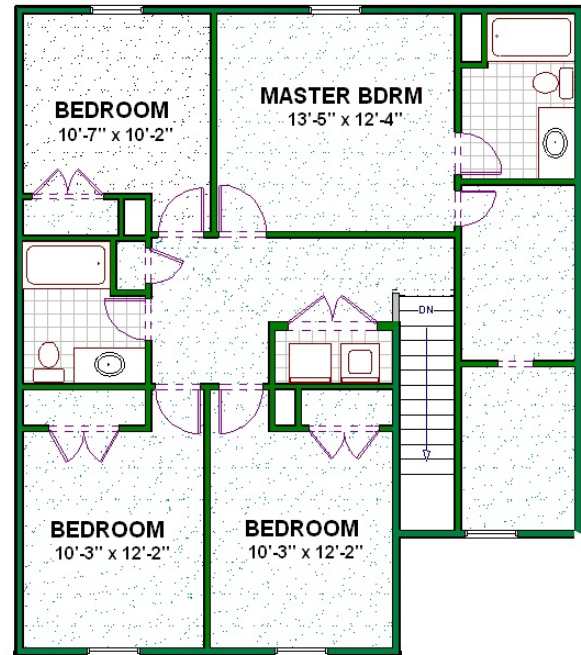

HANNAH

1719 Sq. Ft.
4 Bedrooms, 2.5 Baths
Great Room

MOHNEY HOMES

2404 Industrial Park Drive, Bloomington IN 47404
www.MohneyHomes.com Phone: 332-5920 Fax: 332-5933