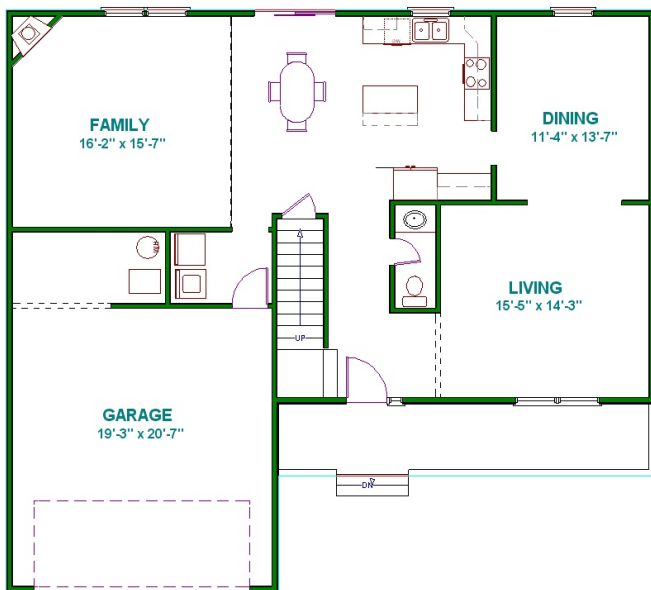

NEW!

HOLLY

2582 Sq. Ft.
4 Bedrooms, 2.5 Baths, Family Room
Formal Dining Room, Living Room

MOHNEY HOMES

2404 Industrial Park Drive, Bloomington IN 47404
www.MohneyHomes.com Phone: 332-5920 Fax: 332-5933