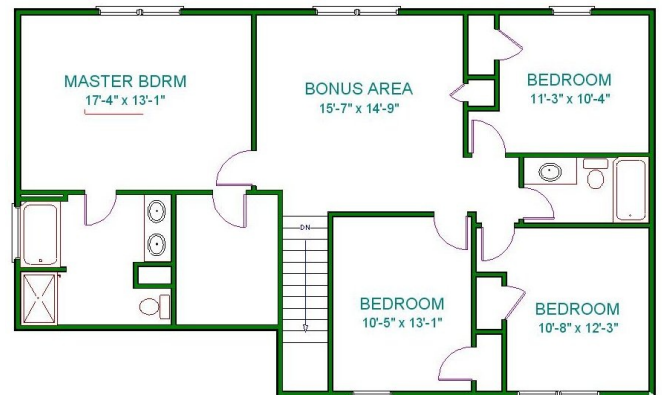

NEW!

HOLLY

2582 Sq. Ft.
4 Bedrooms, 2.5 Baths, Family Room
Formal Dining Room, Living Room

MOHNEY HOMES

2404 Industrial Park Drive, Bloomington IN 47404
www.MohneyHomes.com Phone: 332-5920 Fax: 332-5933