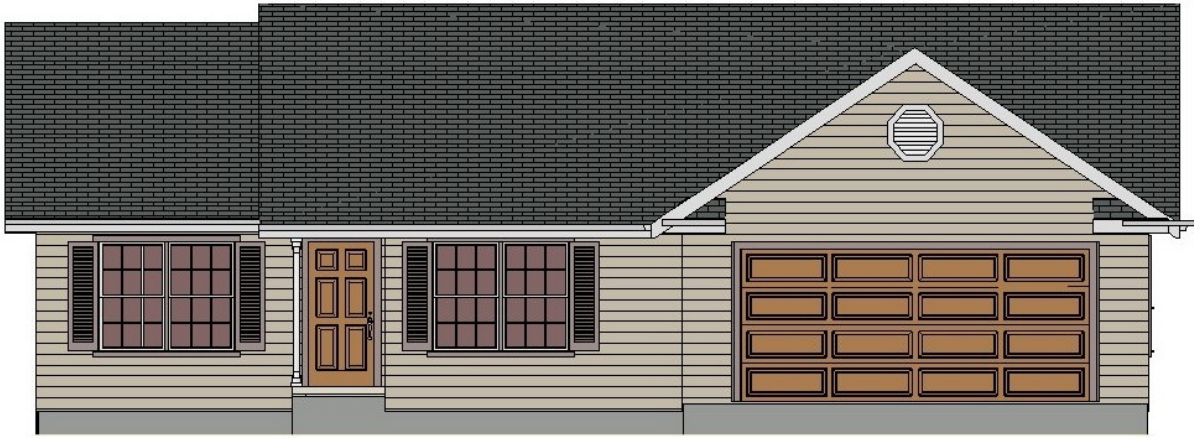

JAMES

1634 Sq. Ft.
3 Bedrooms, 2 Baths, vaulted
Family Room

MOHNEY HOMES

2404 Industrial Park Drive, Bloomington IN 47404
www.MohneyHomes.com Phone: 332-5920 Fax: 332-5933