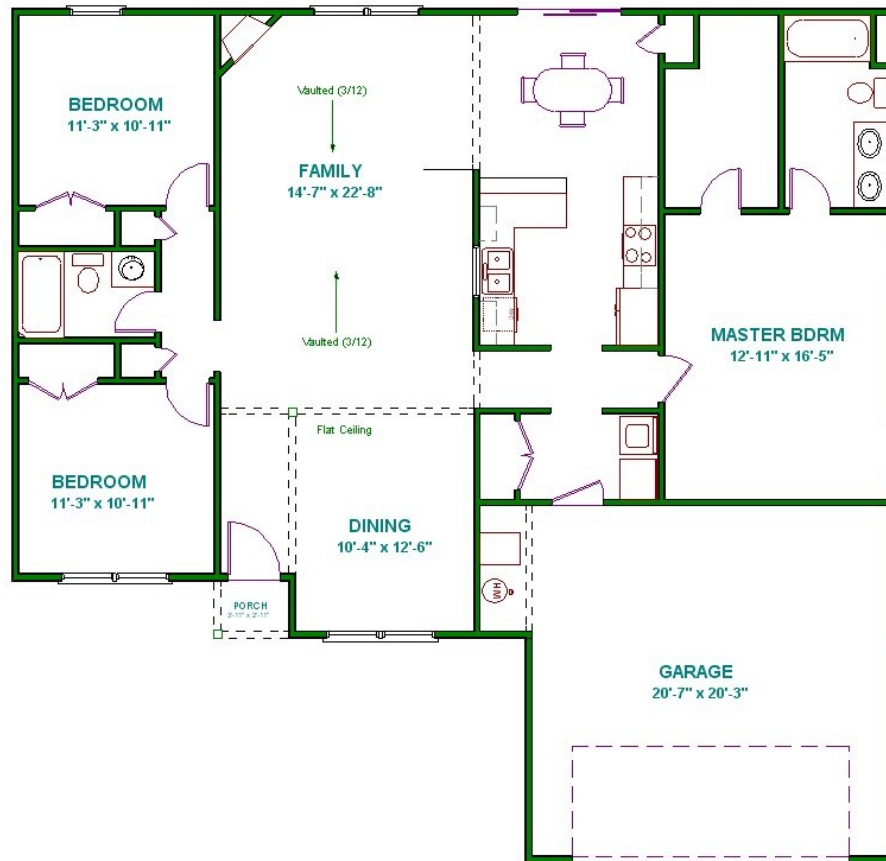

JAMES

1634 Sq. Ft.
3 Bedrooms, 2 Baths, vaulted
Family Room

MOHNEY HOMES

2404 Industrial Park Drive, Bloomington IN 47404
www.MohneyHomes.com Phone: 332-5920 Fax: 332-5933