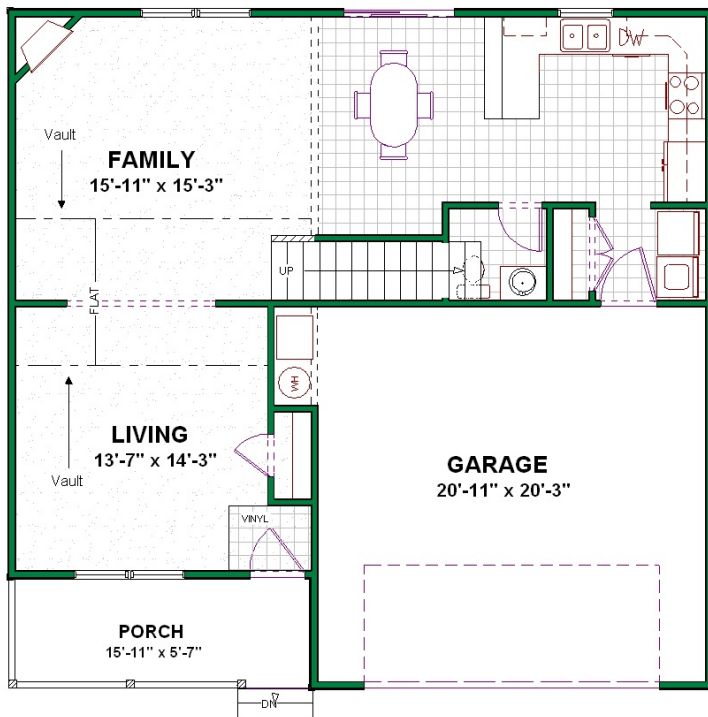

# MARGARET

1639 Sq. Ft.

3 Bedrooms, 2.5 Baths

Vaulted Living and Family Rooms

**MOHNEY HOMES**

2404 Industrial Park Drive, Bloomington IN 47404  
www.MohneyHomes.com Phone: 332-5920 Fax: 332-5933