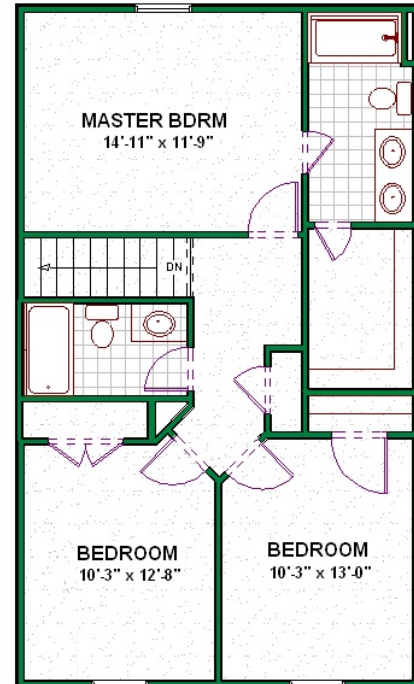

# MARGARET

1639 Sq. Ft.

3 Bedrooms, 2.5 Baths

Vaulted Living and Family Rooms

**MOHNEY HOMES**

2404 Industrial Park Drive, Bloomington IN 47404  
www.MohneyHomes.com Phone: 332-5920 Fax: 332-5933