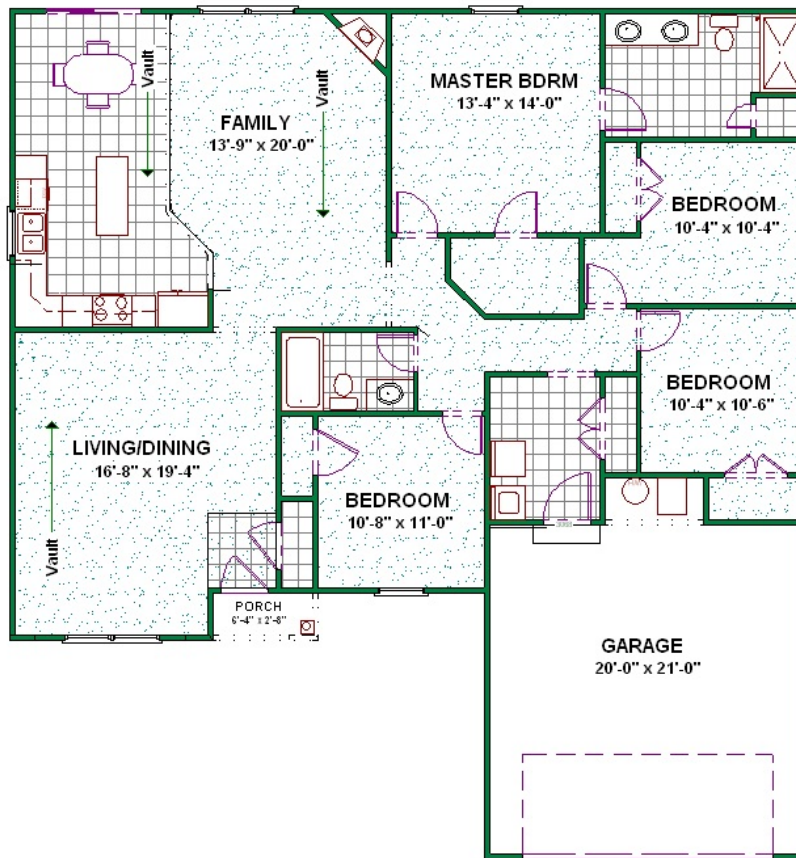

NATASHA

1850 Sq. Ft.

4 Bedrooms, 2 Baths, vaulted Living Room,
Family Room, and Kitchen

MOHNEY HOMES

2404 Industrial Park Drive, Bloomington IN 47404
www.MohneyHomes.com Phone: 332-5920 Fax: 332-5933