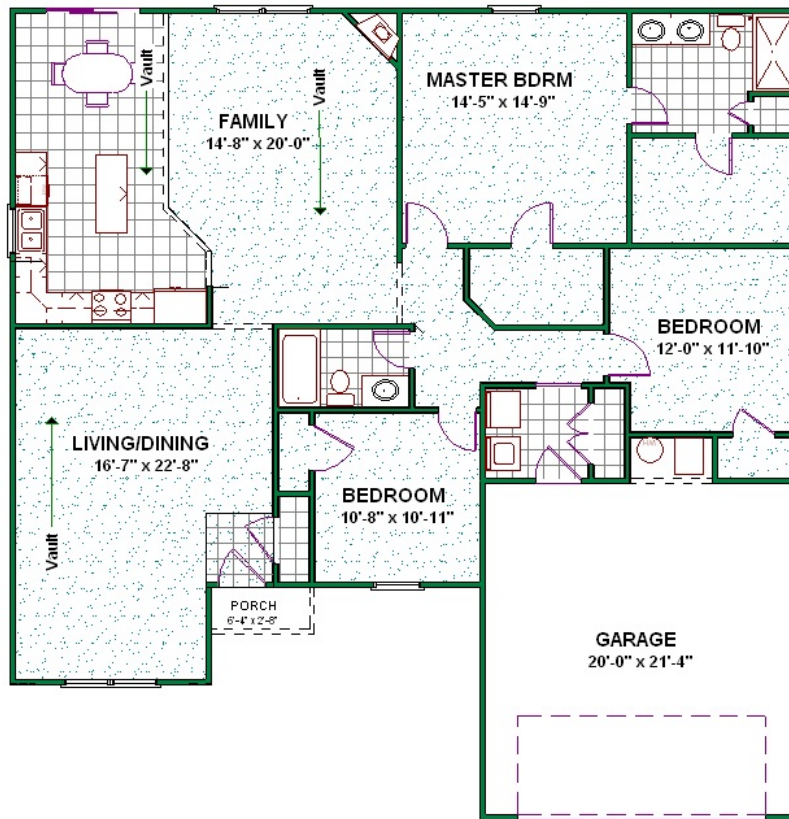

NATASHA - 3 BR

1842 Sq. Ft.
3 Bedrooms, 2 Baths, vaulted Living Room,
Family Room, and Kitchen

MOHNEY HOMES

2404 Industrial Park Drive, Bloomington IN 47404
www.MohneyHomes.com Phone: 332-5920 Fax: 332-5933