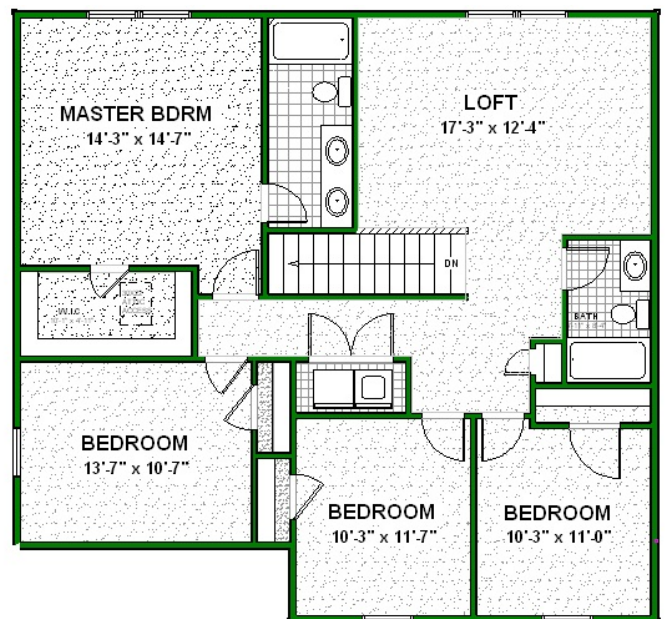

VICTORIA

2182 Sq. Ft.
4 Bedrooms, 2.5 Baths, formal Living Room,
Family Room, and Bonus Room

MOHNEY HOMES

2404 Industrial Park Drive, Bloomington IN 47404
www.MohneyHomes.com Phone: 332-5920 Fax: 332-5933