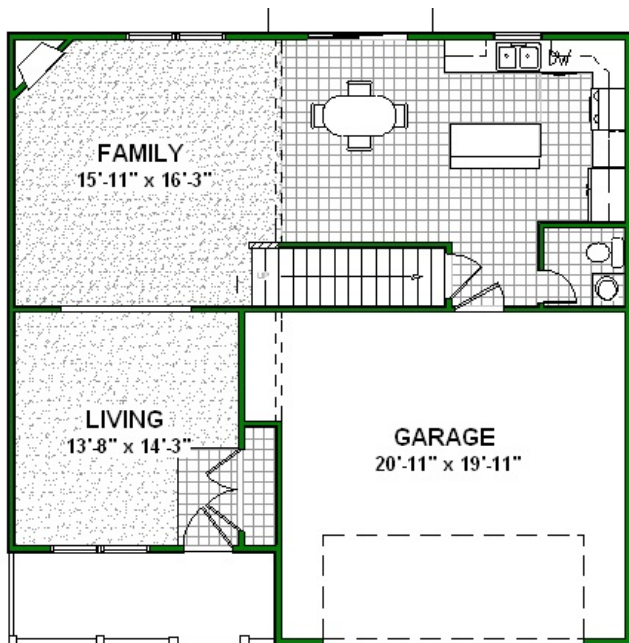

VICTORIA

2182 Sq. Ft.
4 Bedrooms, 2.5 Baths, formal Living Room,
Family Room, and Bonus Room

MOHNEY HOMES

2404 Industrial Park Drive, Bloomington IN 47404
www.MohneyHomes.com Phone: 332-5920 Fax: 332-5933